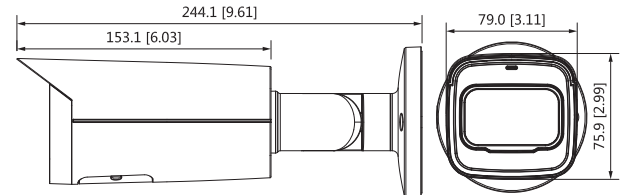

Dimensions (mm[inch])

Ordering Information

Type	Part Number	Description
4MP Camera	DH-IPC-HFW3441TP-ZAS	4MP Lite AI IR Vari-focal Bullet Network Camera,PAL
	DH-IPC-HFW3441TN-ZAS	4MP Lite AI IR Vari-focal Bullet Network Camera,NTSC
Accessories (optional)	PFA130-E	Junction Box
	PFA152-E	Pole Mount
	PFM321D	DC12V1A Power Adapter
	LR1002-1ET/1EC	Single-port Long Reach Ethernet Over Coax Extender
	PFM900-E	Integrated Mount Tester
	PFM114	TLC SD Card

Accessories

Optional: