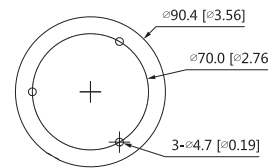

Dimensions (mm[inch])

Ordering Information

Type	Part Number	Description
4MP Camera	DH-IPC-HFW3441TP-ZAS	4MP Lite AI IR Vari-focal Bullet Network Camera,PAL
	DH-IPC-HFW3441TN-ZAS	4MP Lite AI IR Vari-focal Bullet Network Camera,NTSC
Accessories (optional)	PFA130-E	Junction Box
	PFA152-E	Pole Mount
	PFM321D	DC12V1A Power Adapter
	LR1002-1ET/1EC	Single-port Long Reach Ethernet Over Coax Extender
	PFM900-E	Integrated Mount Tester
	PFM114	TLC SD Card

Accessories

Optional: