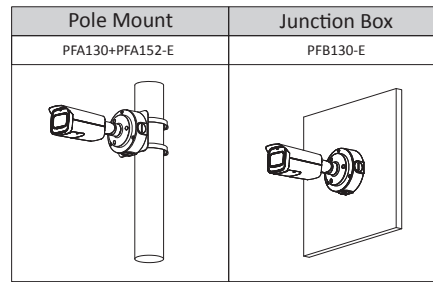

Lite AI Series | DH-IPC-HFW3441T-ZAS

Power Consumption	<9.8W
Environment	
Operating Conditions	-30°C to +60°C (-22°F to +140°F)/less than≤95%
Storage Conditions	-40°C to +60°C (-40°F to +140°F)
Ingress Protection	IP67
Structure	
Casing	Metal
Dimensions	244.1 mm × 79.0 mm × 75.9 mm (9.6" × 3.1" × 3.0") (L × W × H)
Net Weight	820 g (1.8lb)
Gross Weight	1090 g (2.4lb)